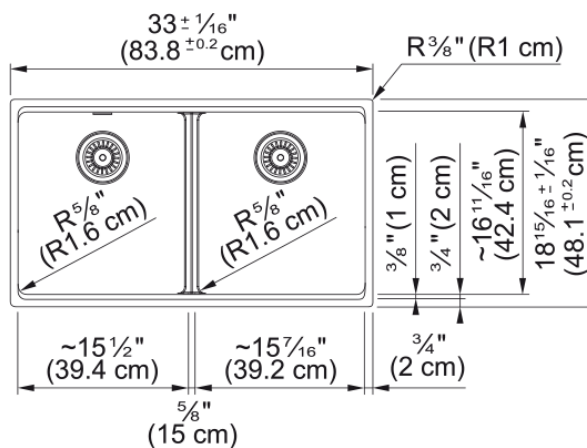

## Technical Data

### Product Dimensions

Exterior size: right to left	33.008
Exterior size: front to back	18.937
Large bowl size: right to left	15.252
Large bowl size: front to back	16.732
Large bowl: depth	9.488
Small bowl size: right to left	15.252
Small bowl size: front to back	16.732
Small bowl: depth	9.488

### Installation

Minimum cabinet size	36"
----------------------	-----

### Product specifications

Installation type	Undermount
Drain hole	3 1/2"
Position of drainer	No drainer